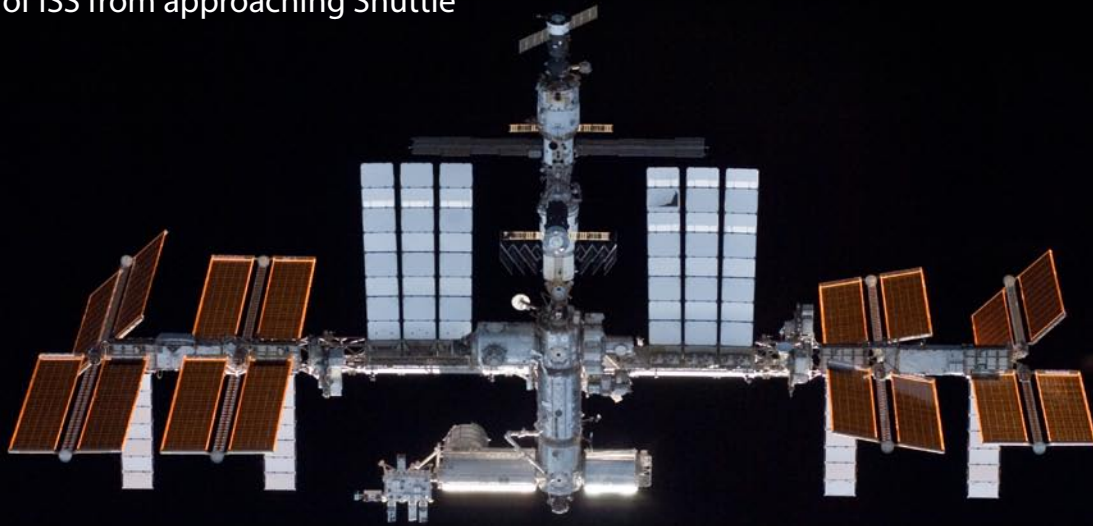

Recent view of ISS from approaching Shuttle

**International Space Station as seen from Rosenannon 02 July 2010 by Glynn Bennialick**  
Bresser Skylux FL 700mm D 70mm with attached Canon 450D 1/160 sec at 1600ASA. Hand held tracking.  
ISS at Mag -3.7, speed of 17,227 mph at 211 miles altitude.